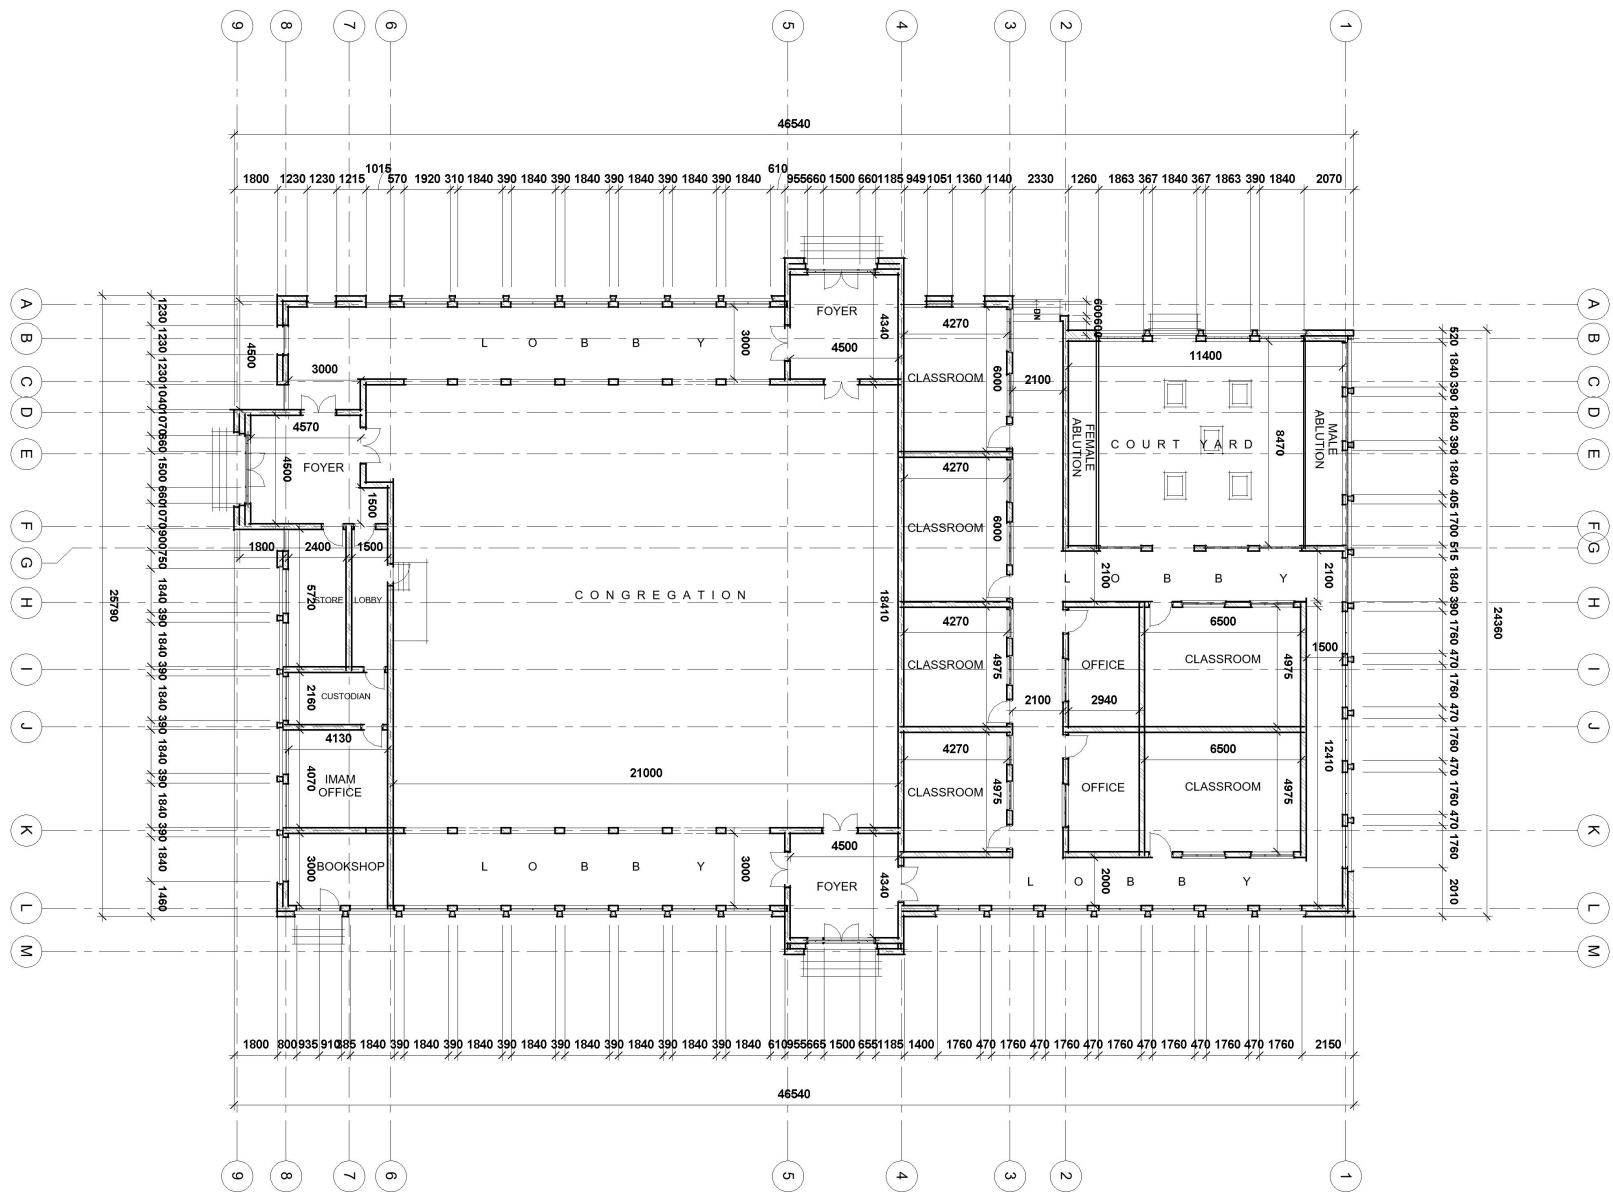

ARCHITECTURAL DRAWING

**PROPOSED ISLAMIC CENTER
FOR
AL-MUSTAQBAL ISLAMIC FOUNDATION**

AT

MOWE/IBAFO SIDE, OGUN STATE

GROUND FLOOR PLAN

FRONT ELEVATION

RIGHT SIDE ELEVATION

BACK ELEVATION

RIGHT SIDE ELEVATION