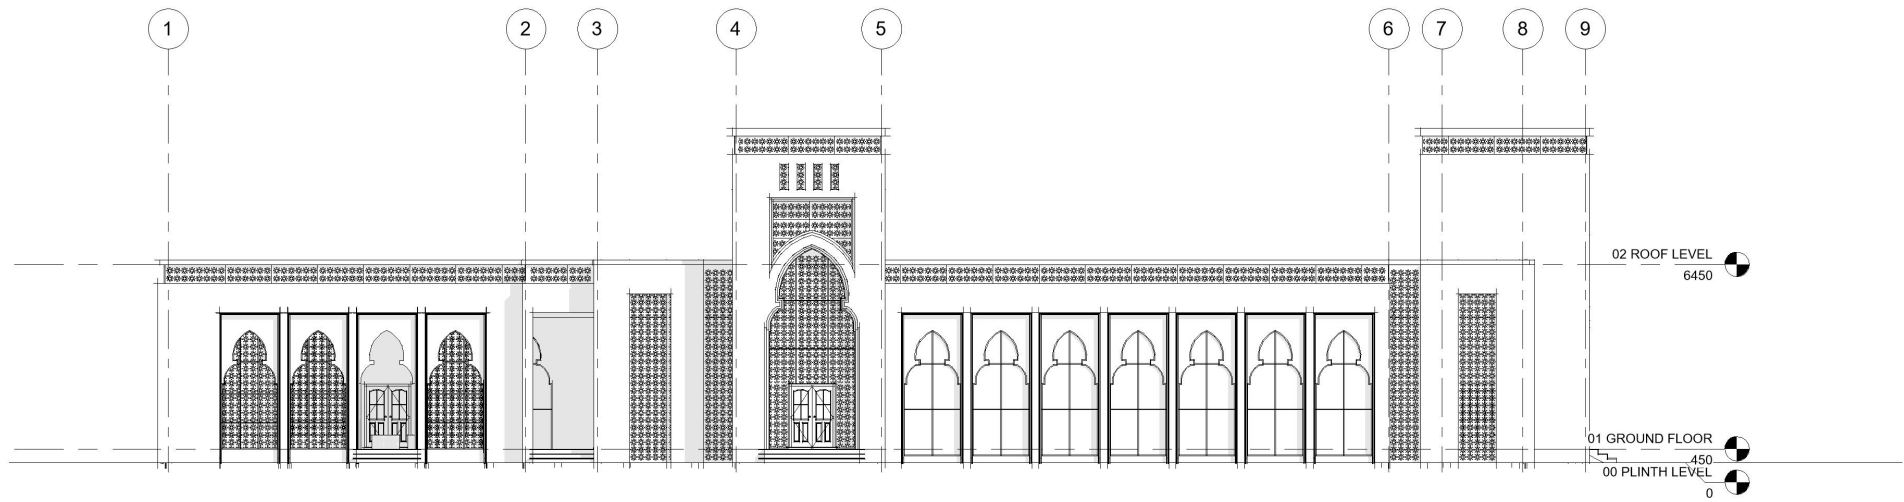

ARCHITECTURAL DRAWING

**PROPOSED ISLAMIC CENTER
FOR
AL-MUSTAQBAL ISLAMIC FOUNDATION**

AT

MOWE/IBAFO SIDE, OGUN STATE

GROUND FLOOR PLAN

FRONT ELEVATION

RIGHT SIDE ELEVATION

BACK ELEVATION

RIGHT SIDE ELEVATION