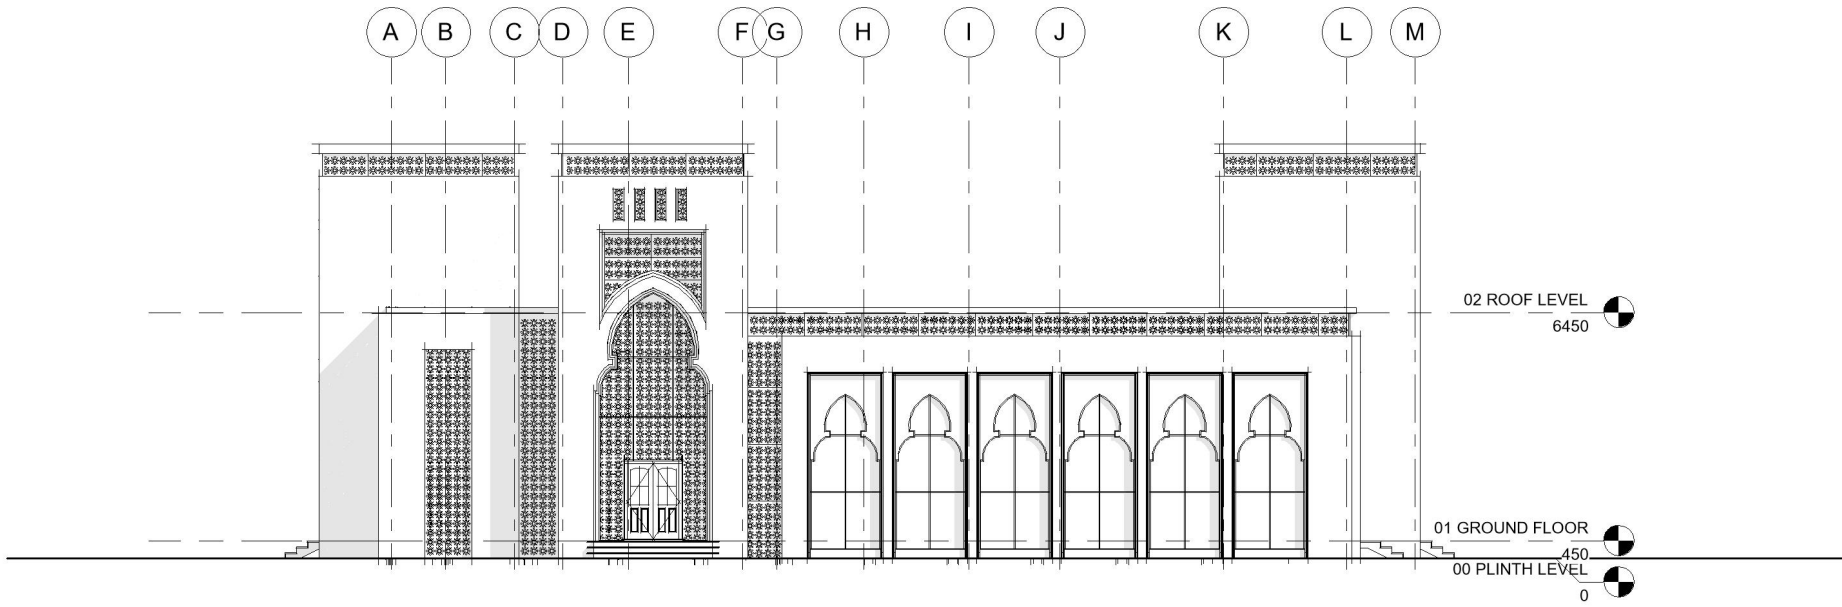

ARCHITECTURAL DRAWING

**PROPOSED ISLAMIC CENTER
FOR
AL-MUSTAQBAL ISLAMIC FOUNDATION**

AT

MOWE/IBAFO SIDE, OGUN STATE

GROUND FLOOR PLAN

FRONT ELEVATION

RIGHT SIDE ELEVATION

BACK ELEVATION

RIGHT SIDE ELEVATION