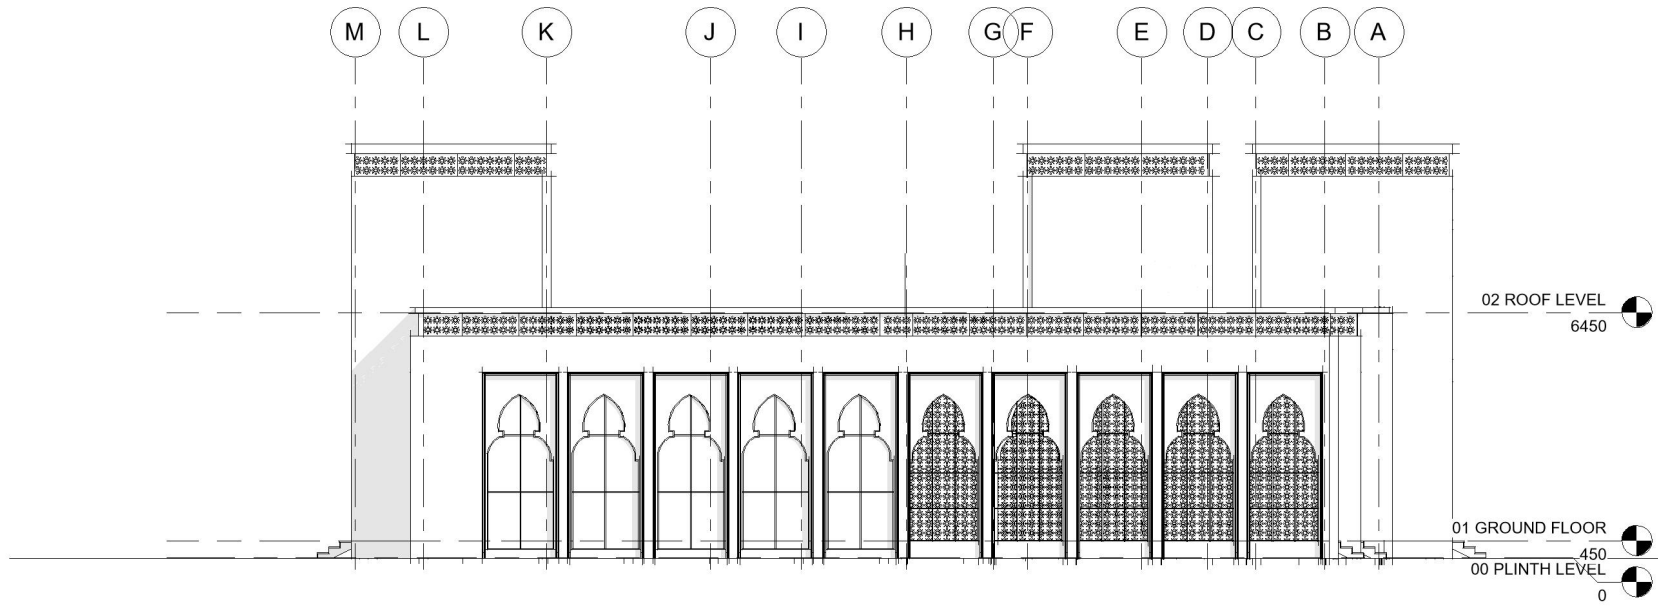

ARCHITECTURAL DRAWING

**PROPOSED ISLAMIC CENTER
FOR
AL-MUSTAQBAL ISLAMIC FOUNDATION**

AT

MOWE/IBAFO SIDE, OGUN STATE

GROUND FLOOR PLAN

FRONT ELEVATION

RIGHT SIDE ELEVATION

BACK ELEVATION

RIGHT SIDE ELEVATION