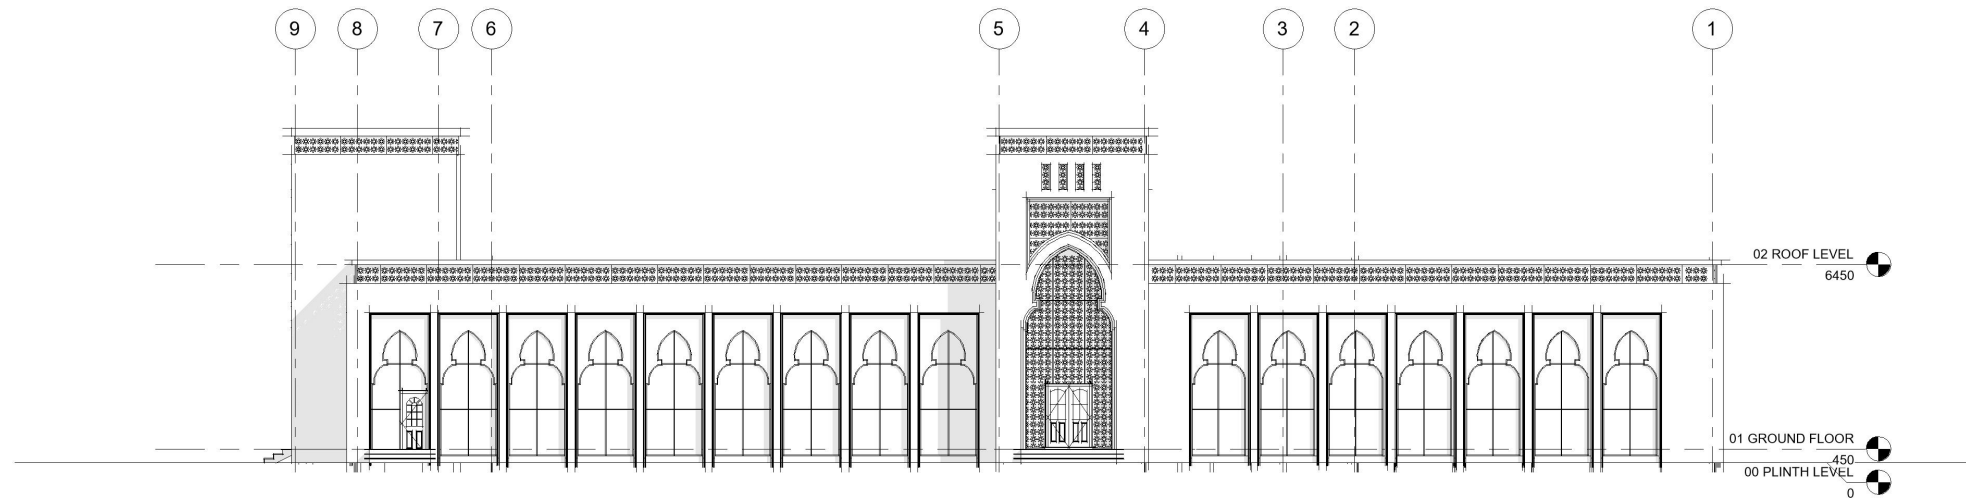

ARCHITECTURAL DRAWING

**PROPOSED ISLAMIC CENTER
FOR
AL-MUSTAQBAL ISLAMIC FOUNDATION**

AT

MOWE/IBAFO SIDE, OGUN STATE

GROUND FLOOR PLAN

FRONT ELEVATION

RIGHT SIDE ELEVATION

BACK ELEVATION

RIGHT SIDE ELEVATION